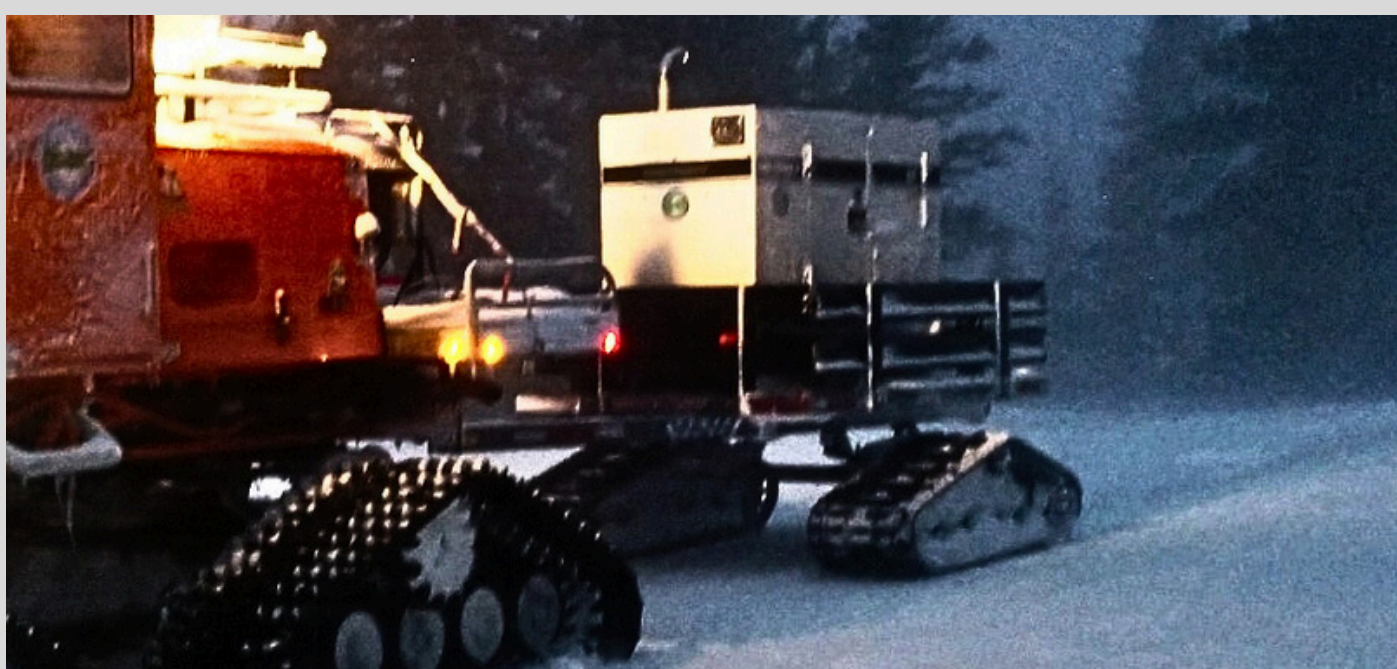

Tucker
SNO-CAT[®]
Light Weight 2-Track Trailer

TUCKER SNO-CAT®

Light Weight 2-Track Trailer

OVERVIEW

Tucker 2-Track Sno-Cat® Trailers are perfect for transporting cargo over terrain that requires softer footprint applications.

FEATURES

- Empty Weight - 1,300 lbs.
- Load Rating - 2,500 lbs.
- GVW - 3,800 lbs.
- Deck Dimensions - 8'2" x 5' x 2'9"
- Width Across Tracks - 7'
- O.A. Length - 14'3"
- Ground Clearance - 14"
- Tracks - 20" All Rubber
- Hitch - Pintle Eye
- Landing Leg - 2,000 lbs.

UTILIZATION

The Tucker Light Weight 2-Track Trailer is the perfect match for the Tucker-Terra® 2000XL (Xtra-Lite).

**FOLLOW US ON
SOCIAL MEDIA!**

CONTACT

sno-cat.com

2872 South Pacific Highway | Medford, OR, 97501